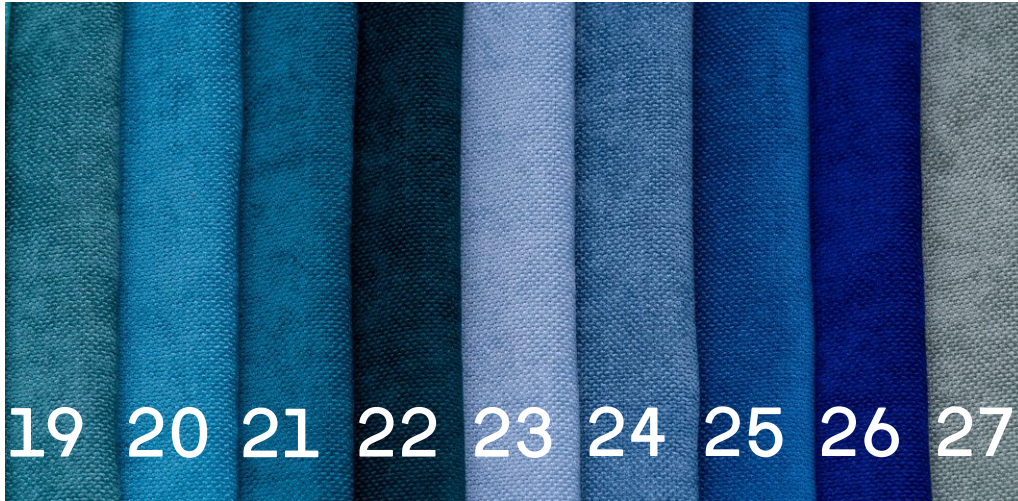

MATT effect- decor fabric

100% POLYESTER - INDOOR

Patternless, matt decor material, 100% polyester, 280 cm wide  
(36 colors to choose from)

MATT effect- decor fabric

100% POLYESTER - INDOOR

Patternless, matt decor material, 100% polyester, 280 cm wide  
(36 colors to choose from)